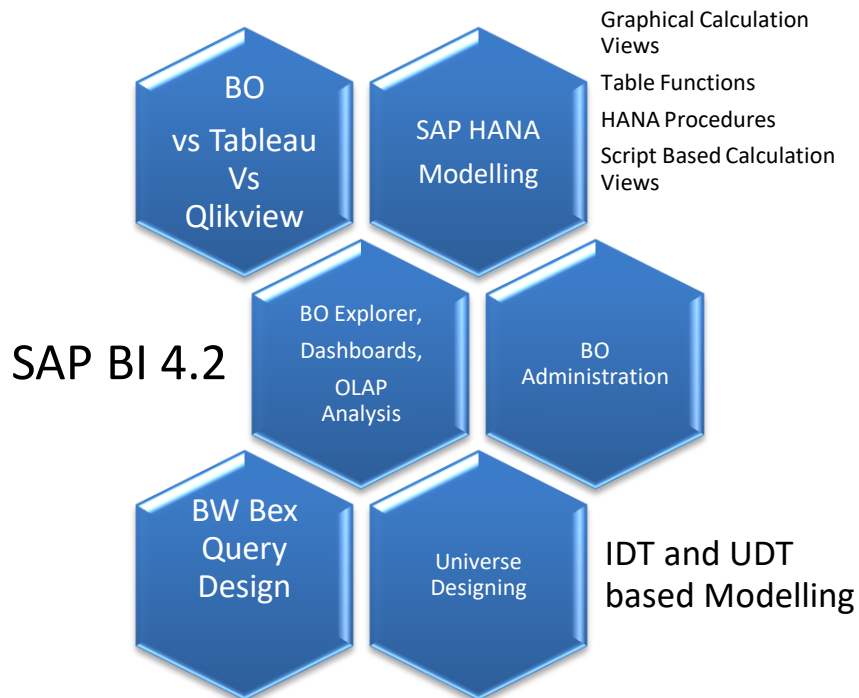

# SAP BO BI with HANA

BI analytics with HANA, BW & RDBMS

## Course Highlights

- ✓ Lesson 1: SAP BO Architecture
- ✓ Lesson 2: Universe Design with IDT
- ✓ Lesson 3: Webi, Design Studio, Crystal reports
- ✓ Lesson 4: SAP Lumira, SAP Analysis for Office
- ✓ Lesson 5: SAP HANA Modelling
- ✓ Lesson 6: SAP BW Bex Query Design
- ✓ Lesson 7: SAP BO Analytics Cloud
- ✓ Lesson 8: SAP BO vs Tableau Vs Qlikview
- ✓ Lesson 9: SAP BO Administration
- ✓ Lesson 10: SAP BI with S4HANA
- ✓ Lesson 11: BO Explorer, OLAP Analysis, Dashboards(Xcelsius)